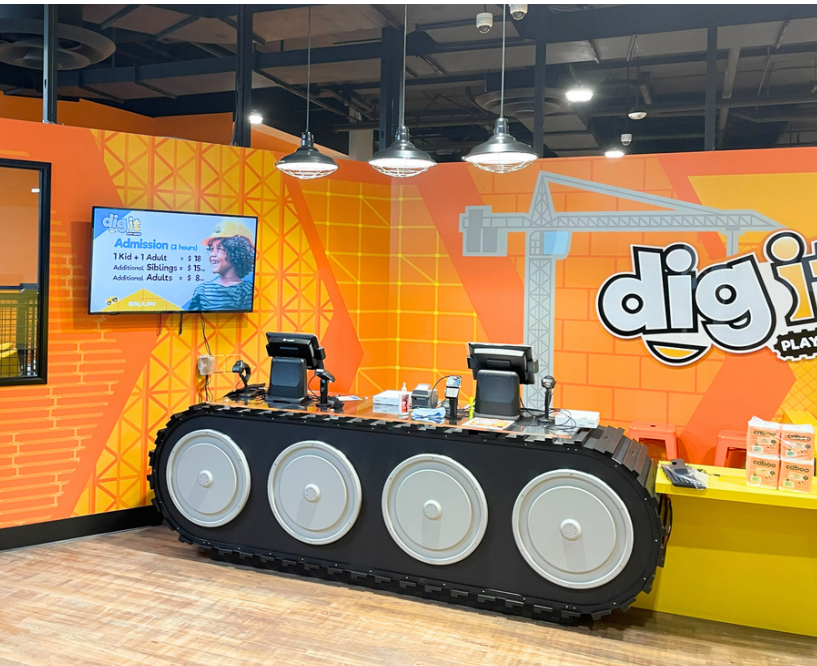

ELECTRICAL & FLOORING

3525 W. Carson St, #173
Del Amo Fashion Center
Torrance, CA 90503, USA

Electrical Scope

- New LED lighting & controls
- Low voltage power & data
- Equipment power

Flooring Scope

- Refurbished hardwood
- Baseboard
- Broadloom carpet